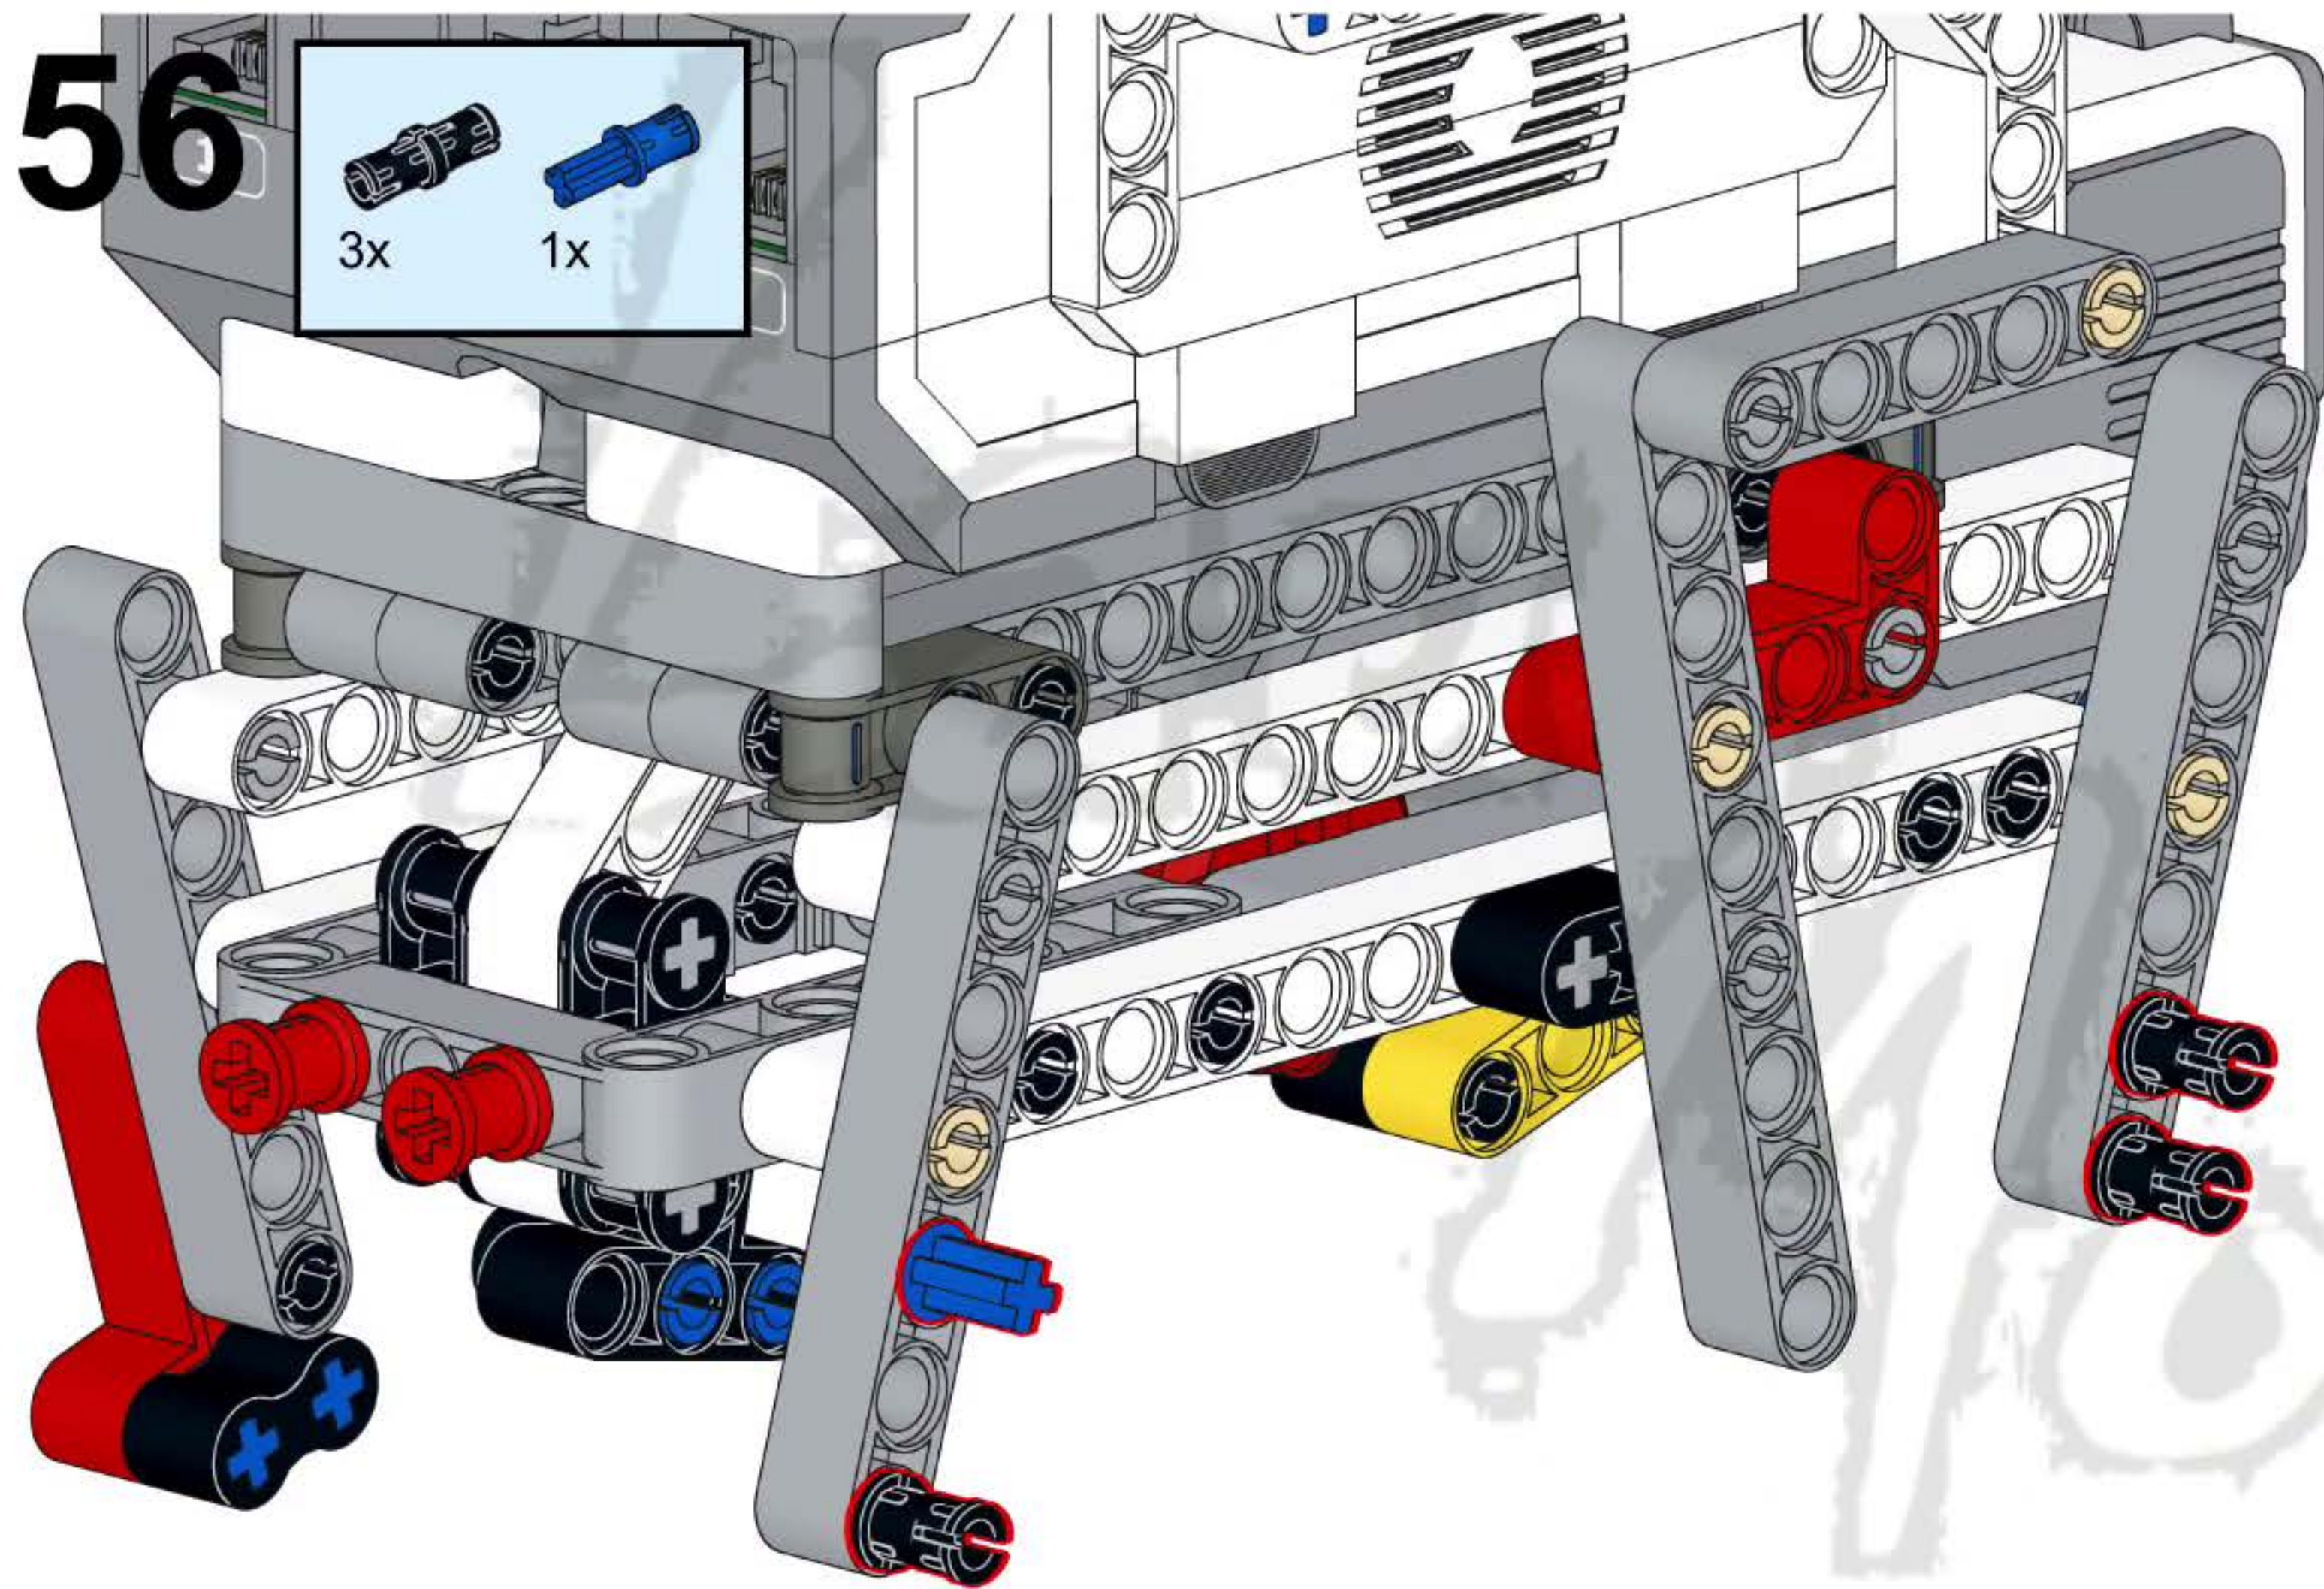

43

44

47

1

2x

1x

15

A light blue rectangular box containing a parts list. On the left, there are two small grey pins, one above the text '2x'. To the right of the pins is a long grey Technic beam with 15 holes, with the number '15' printed at its right end. Below the beam is the text '1x'.

48

49

50

52

53

54

55

56