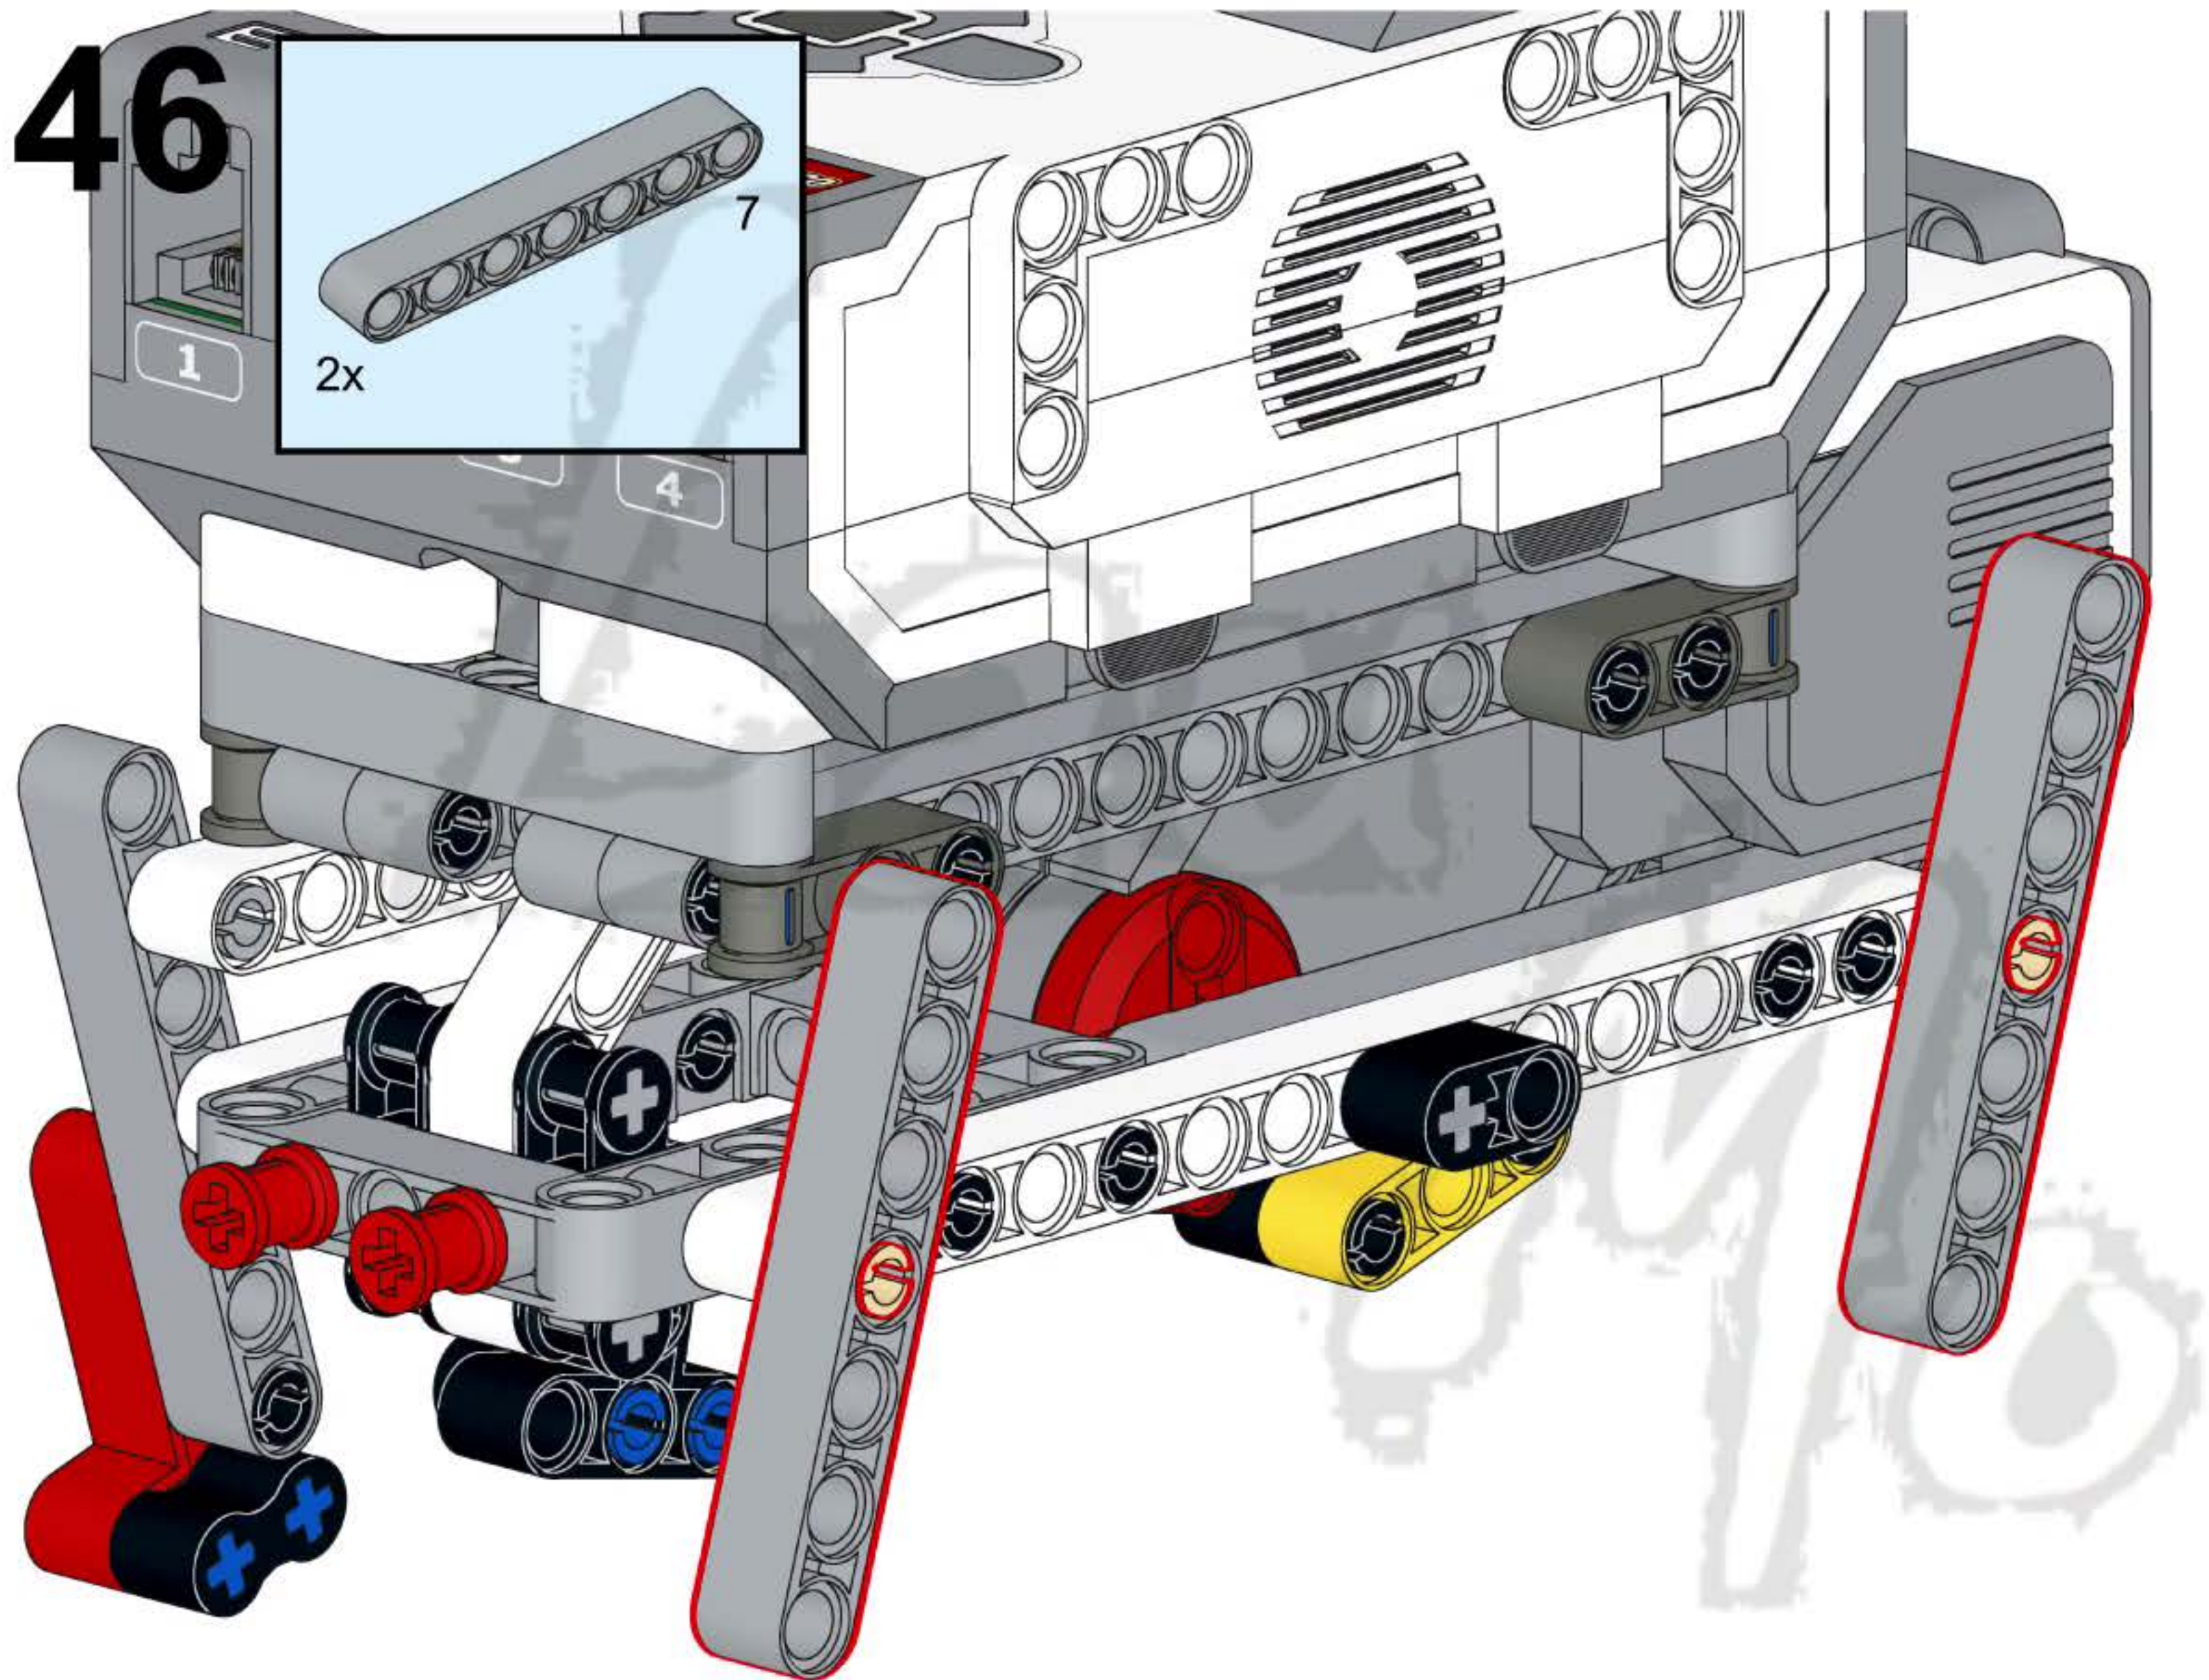

43

44

47

1

2x

1x

15

A light blue rectangular box containing a parts list. On the left, there are two small grey pins, one above the text '2x'. To the right of the pins is a long grey Technic beam with 15 holes, with the number '15' printed at its right end. Below the beam is the text '1x'.