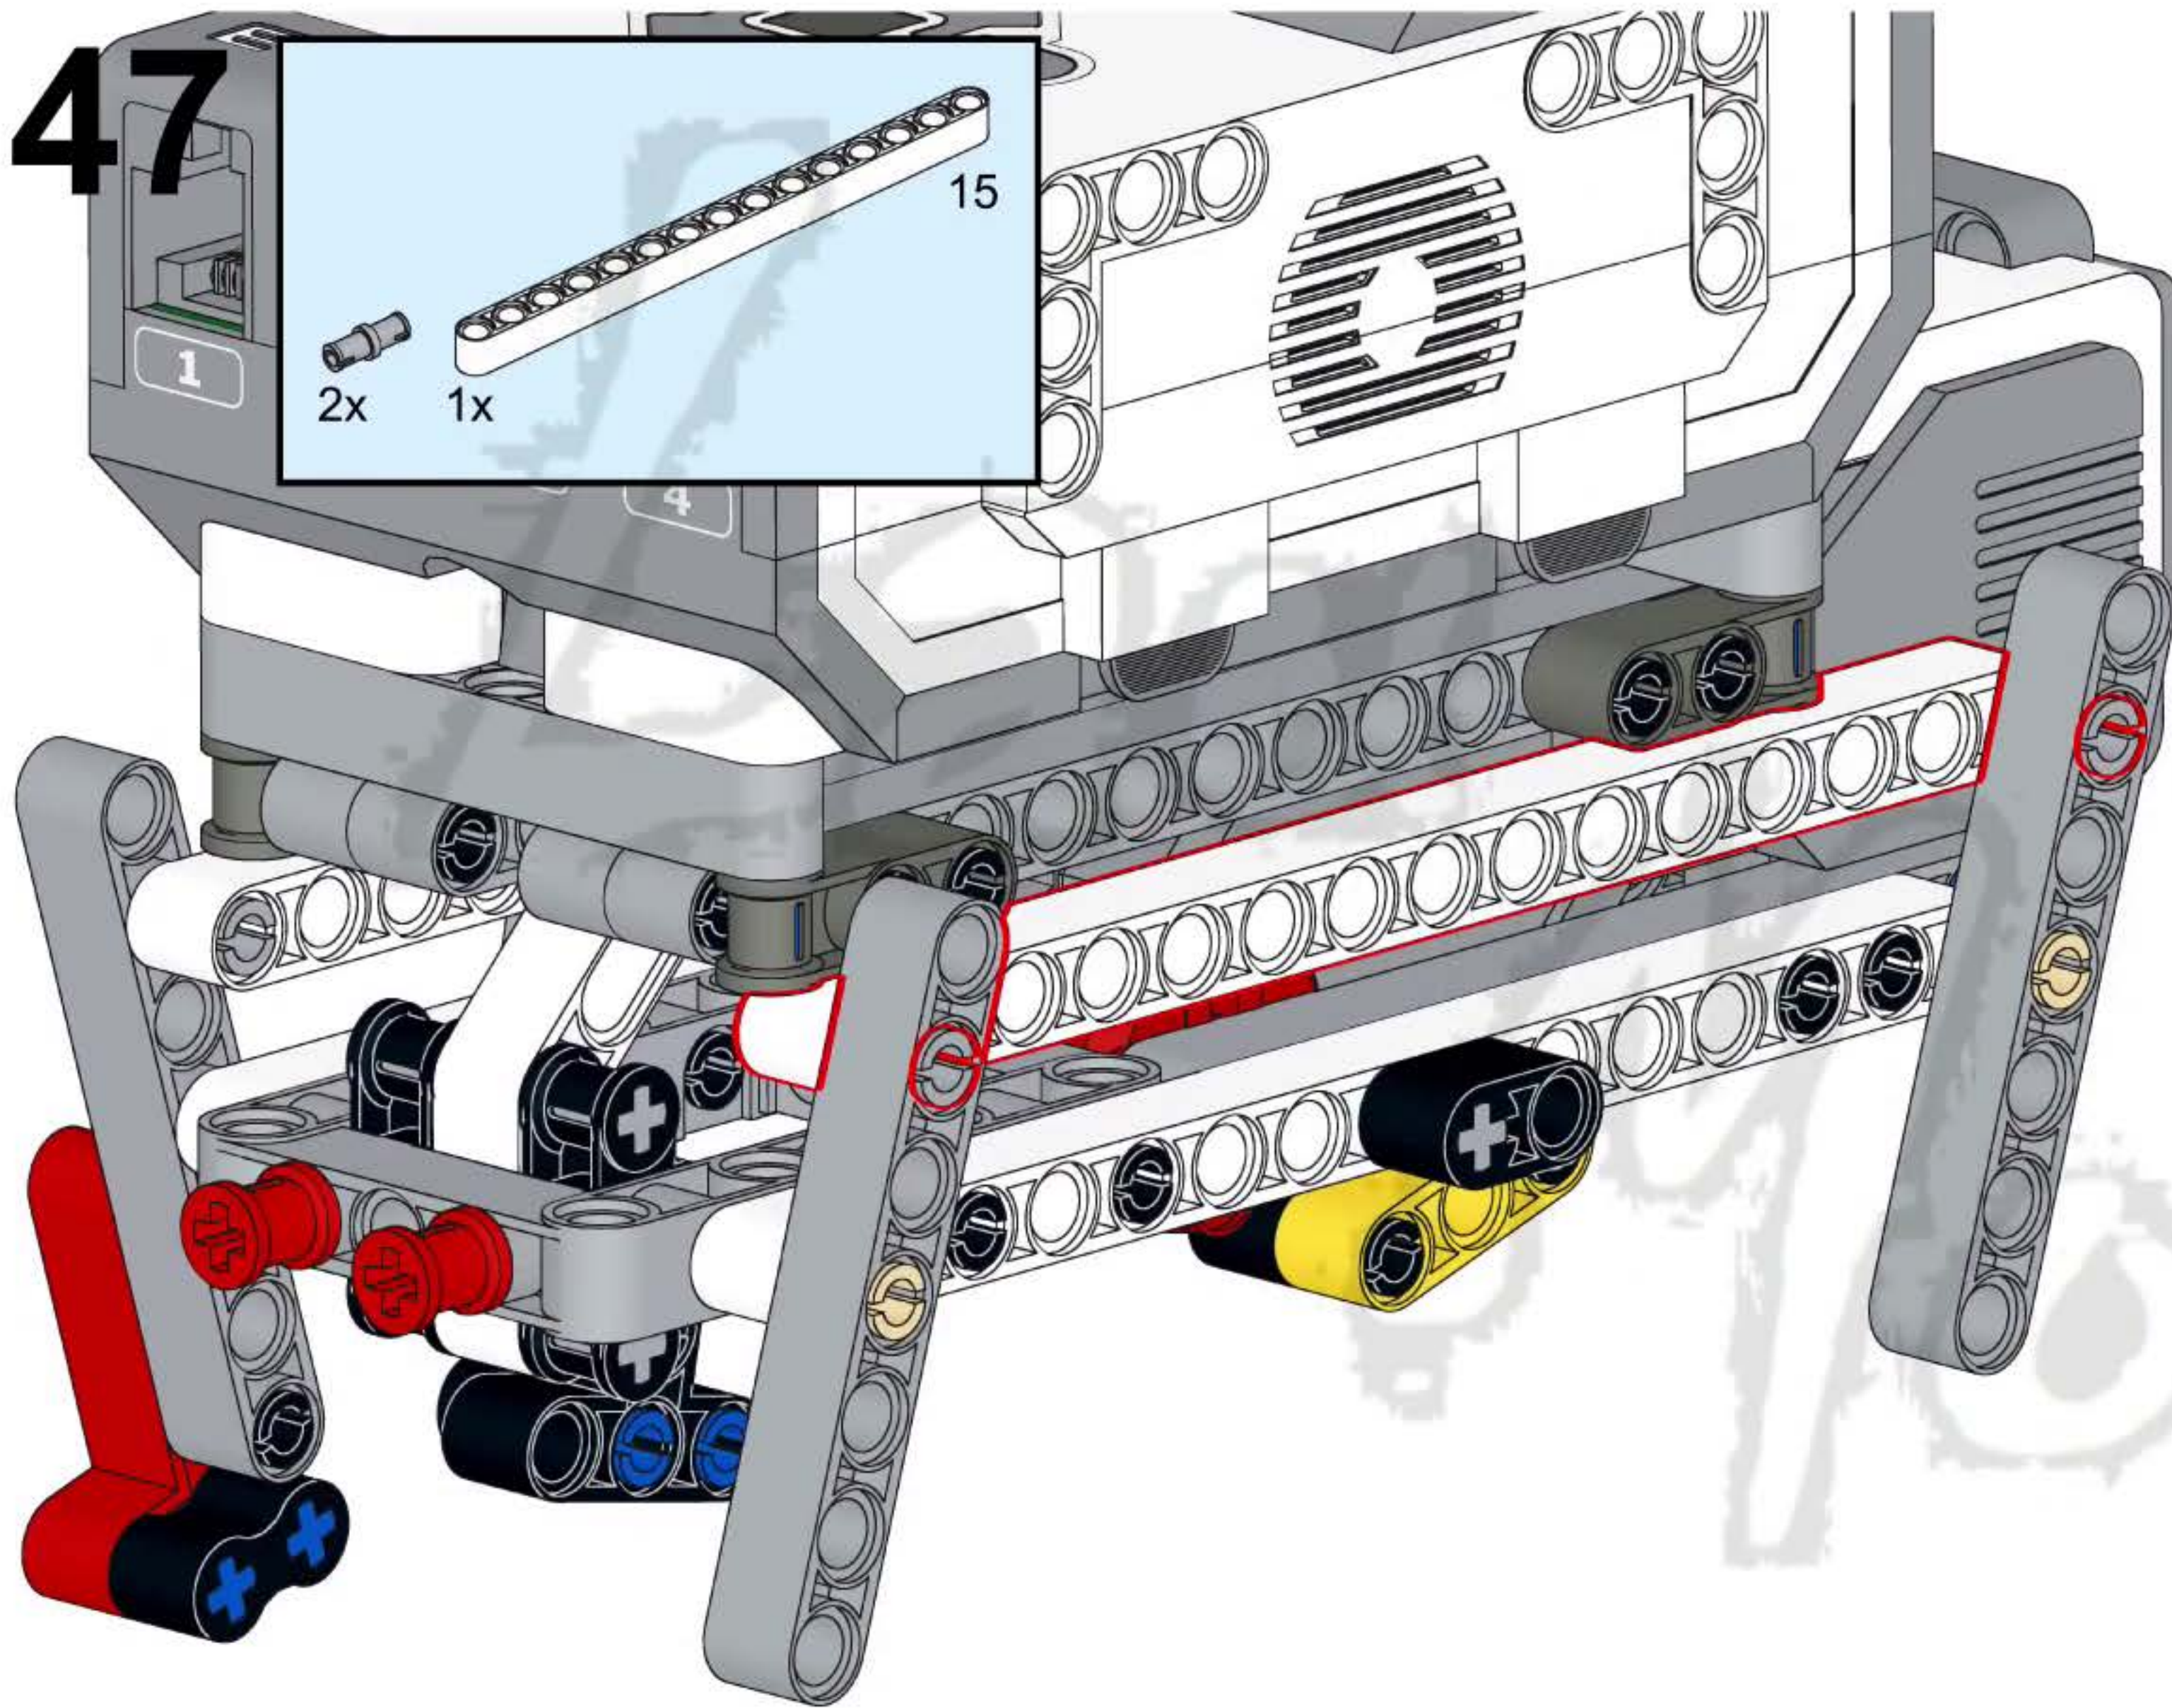

43

44

47

1

2x

1x

15

A light blue rectangular box containing a parts list. On the left, there are two small grey pins, one above the text '2x'. To the right of the pins is a long grey Technic beam with 15 holes, with the number '15' printed at its right end. Below the beam is the text '1x'.