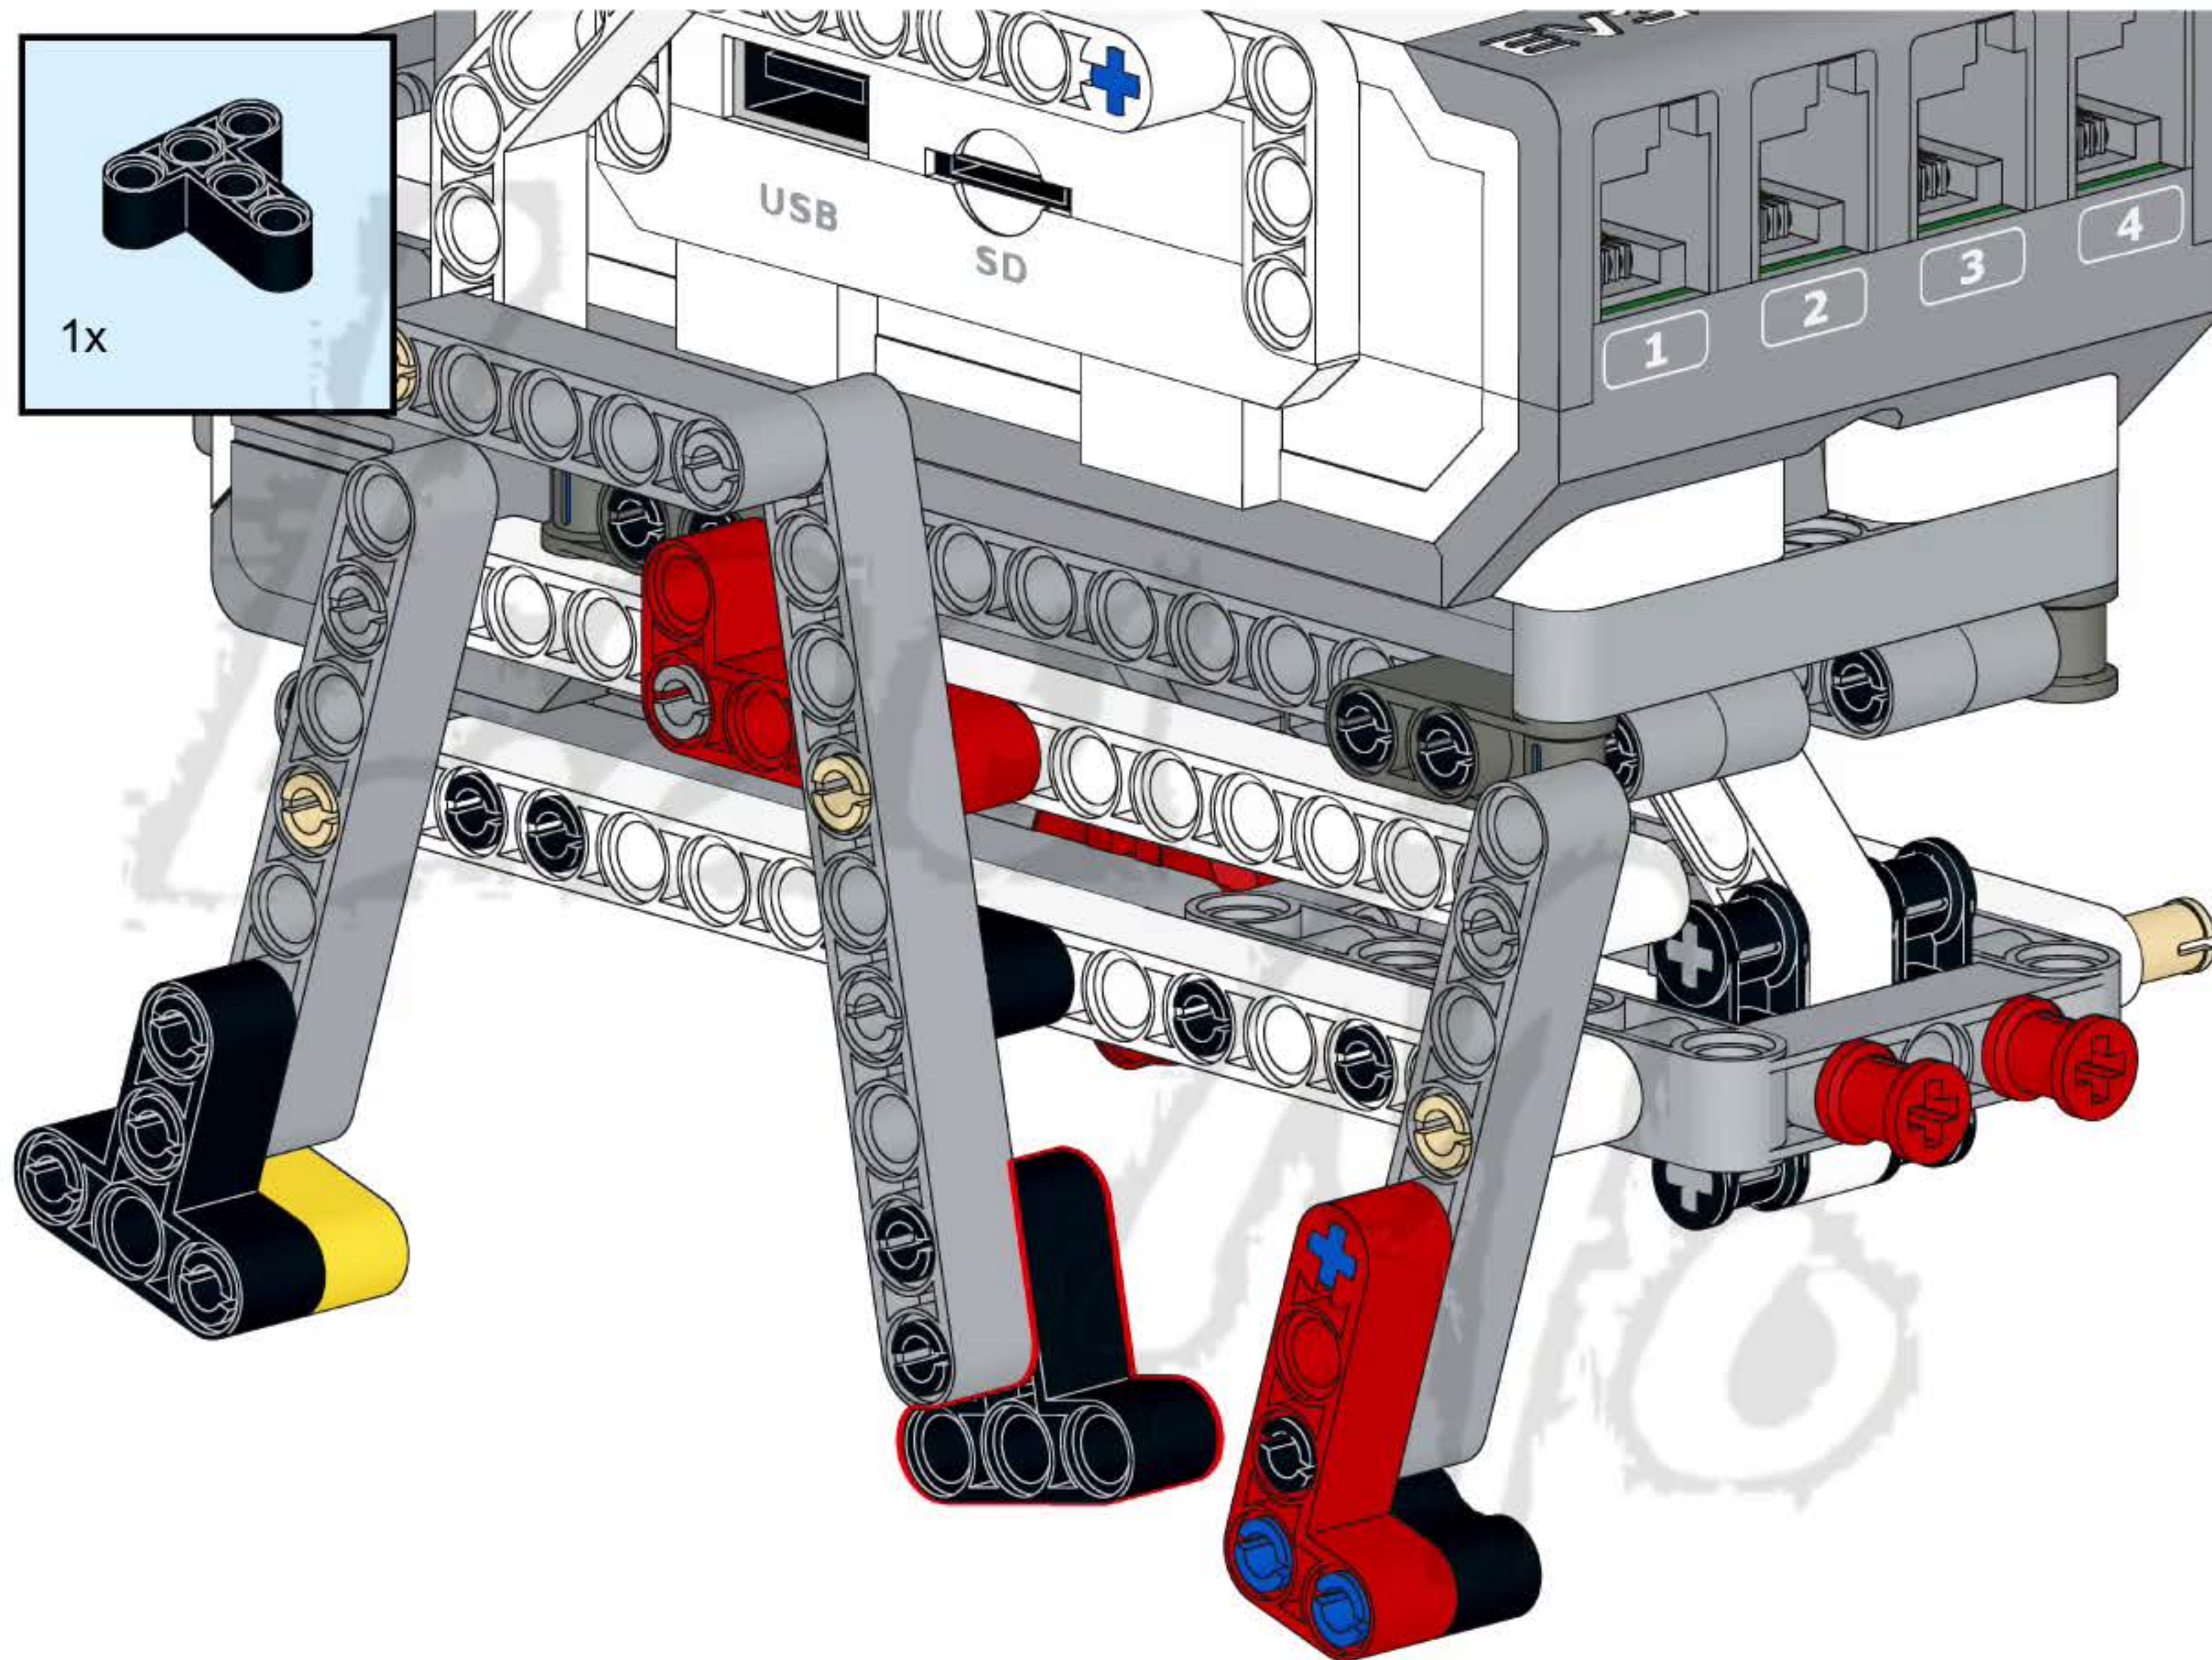

43

44

47

1

2x

1x

15

A light blue rectangular box containing a parts list. On the left, there are two small grey pins, one above the text '2x'. To the right of the pins is a long grey Technic beam with 15 holes, with the number '15' printed at its right end. Below the beam is the text '1x'.