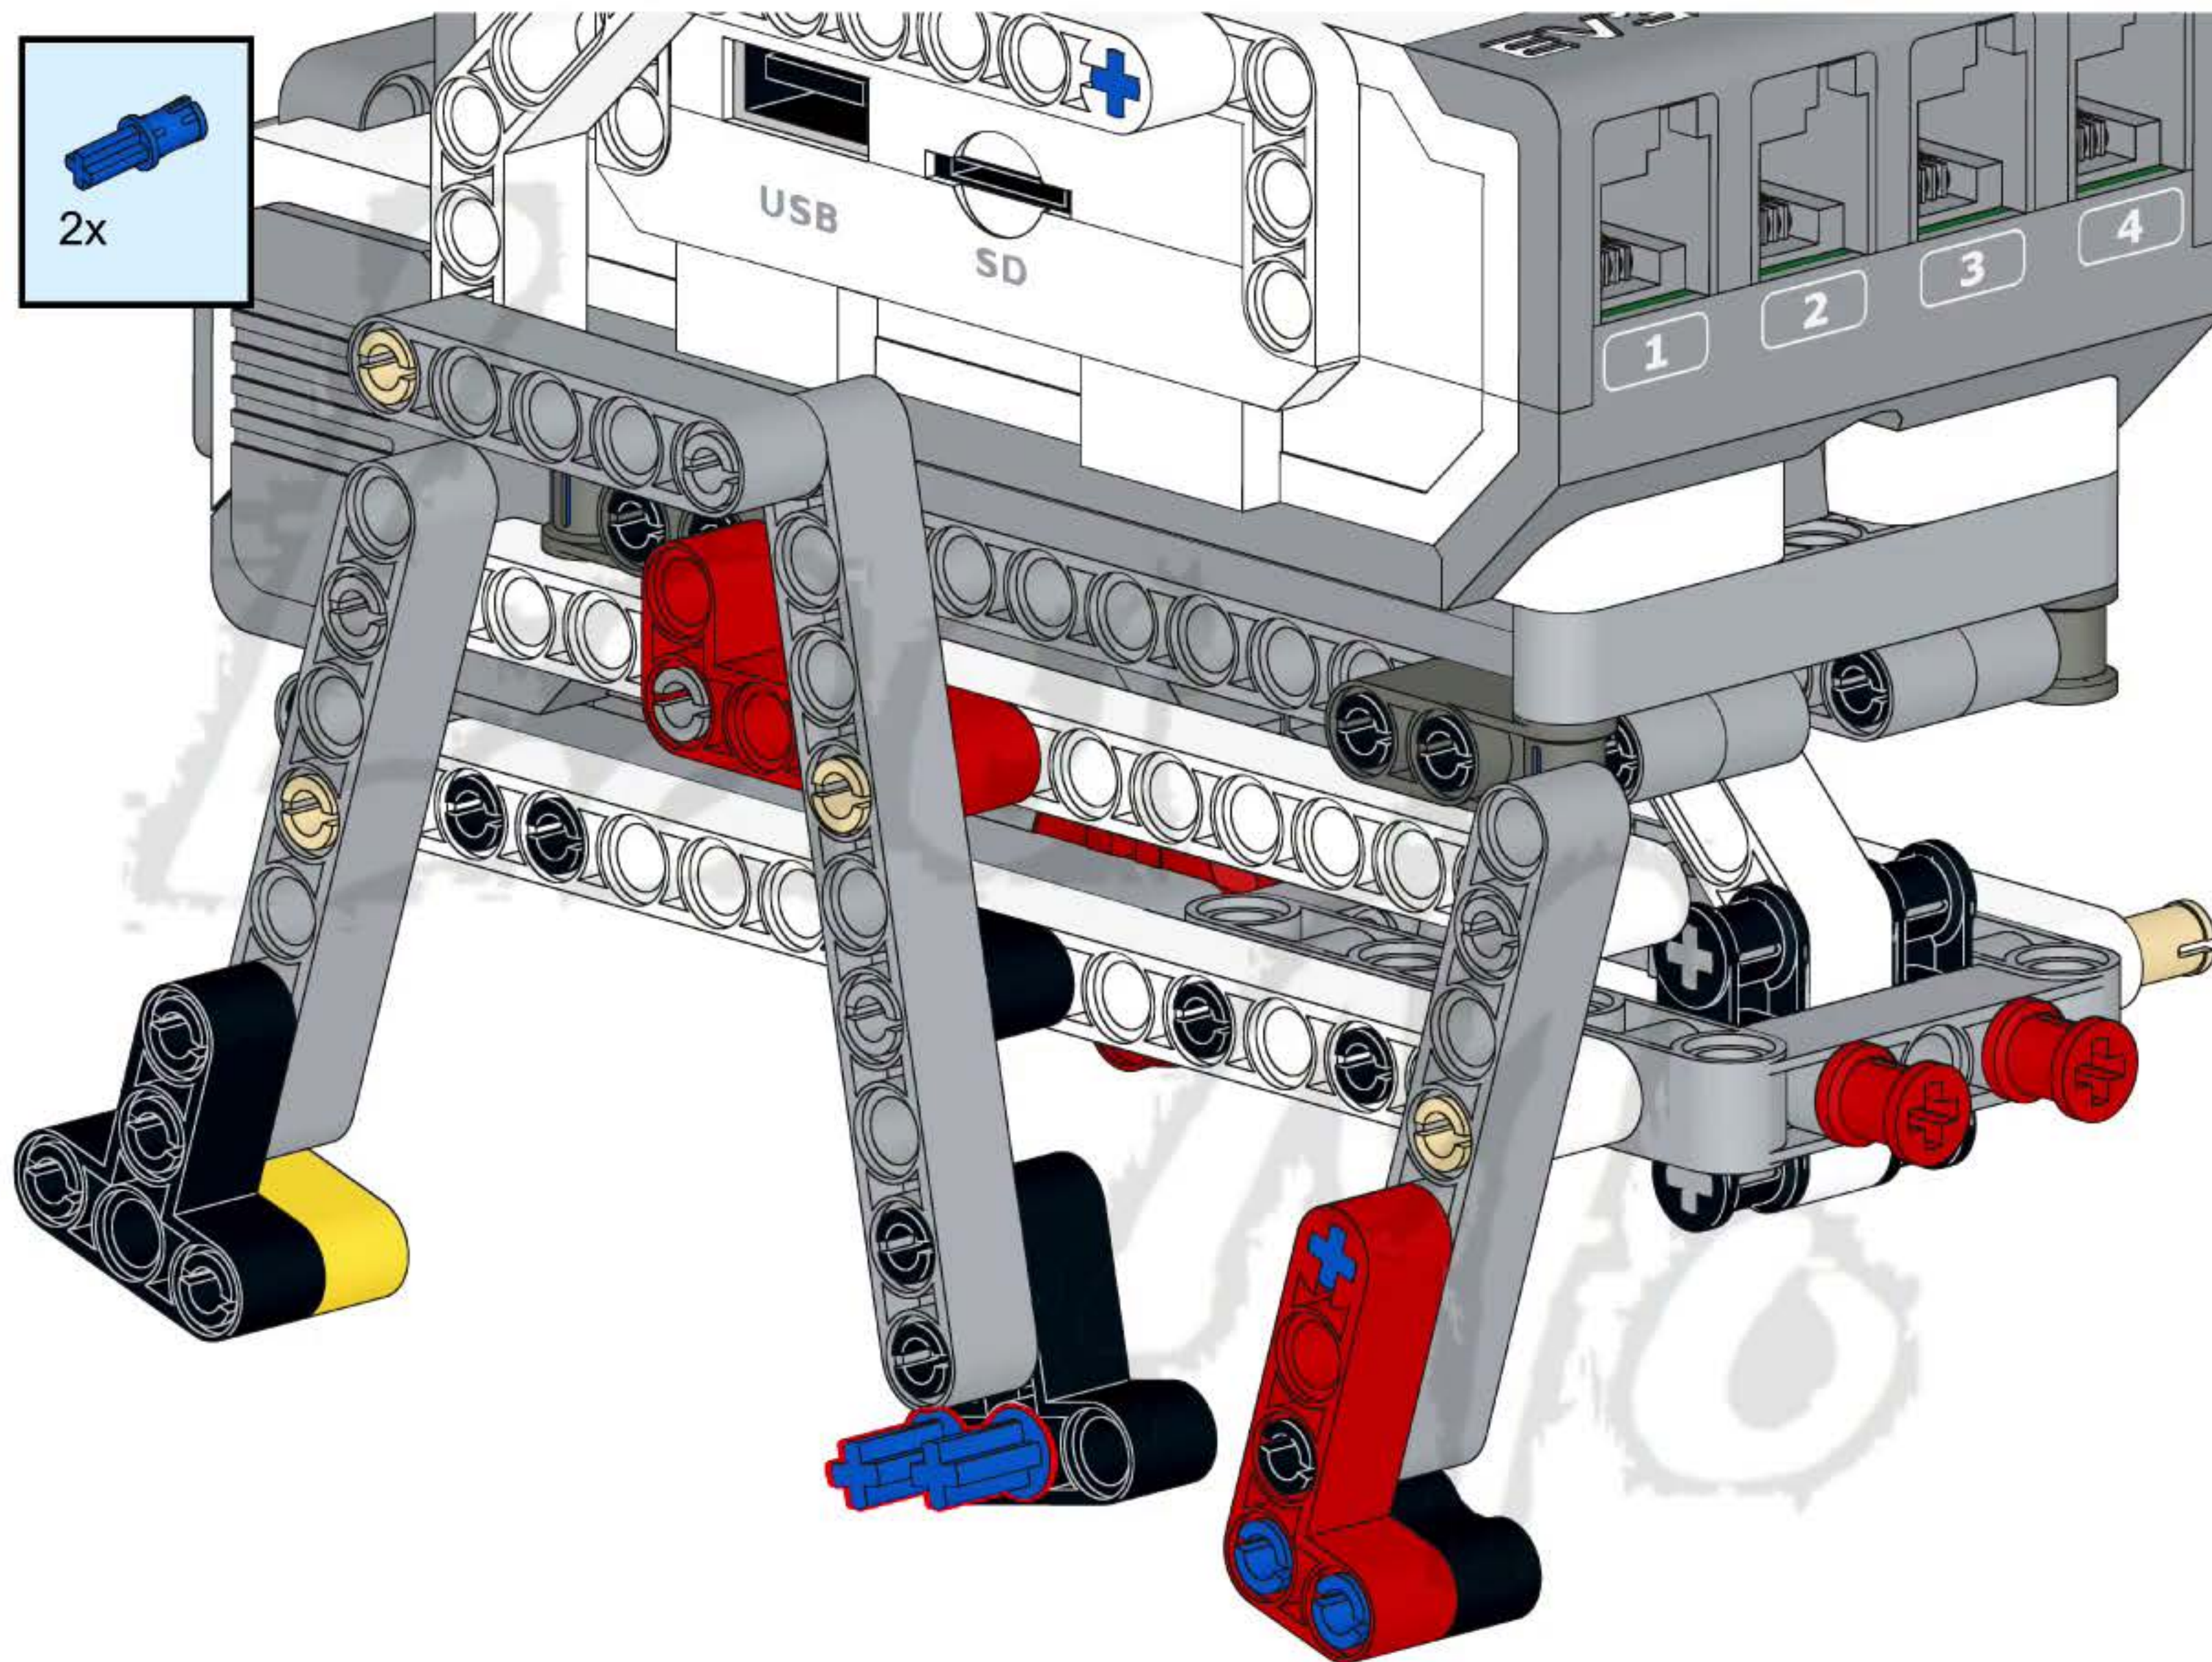

43

44

47

1

2x

1x

15

A light blue rectangular box containing a parts list. On the left, there are two small grey pins, one above the text '2x'. To the right of the pins is a long grey Technic beam with 15 holes, with the number '15' printed at its right end. Below the beam is the text '1x'.