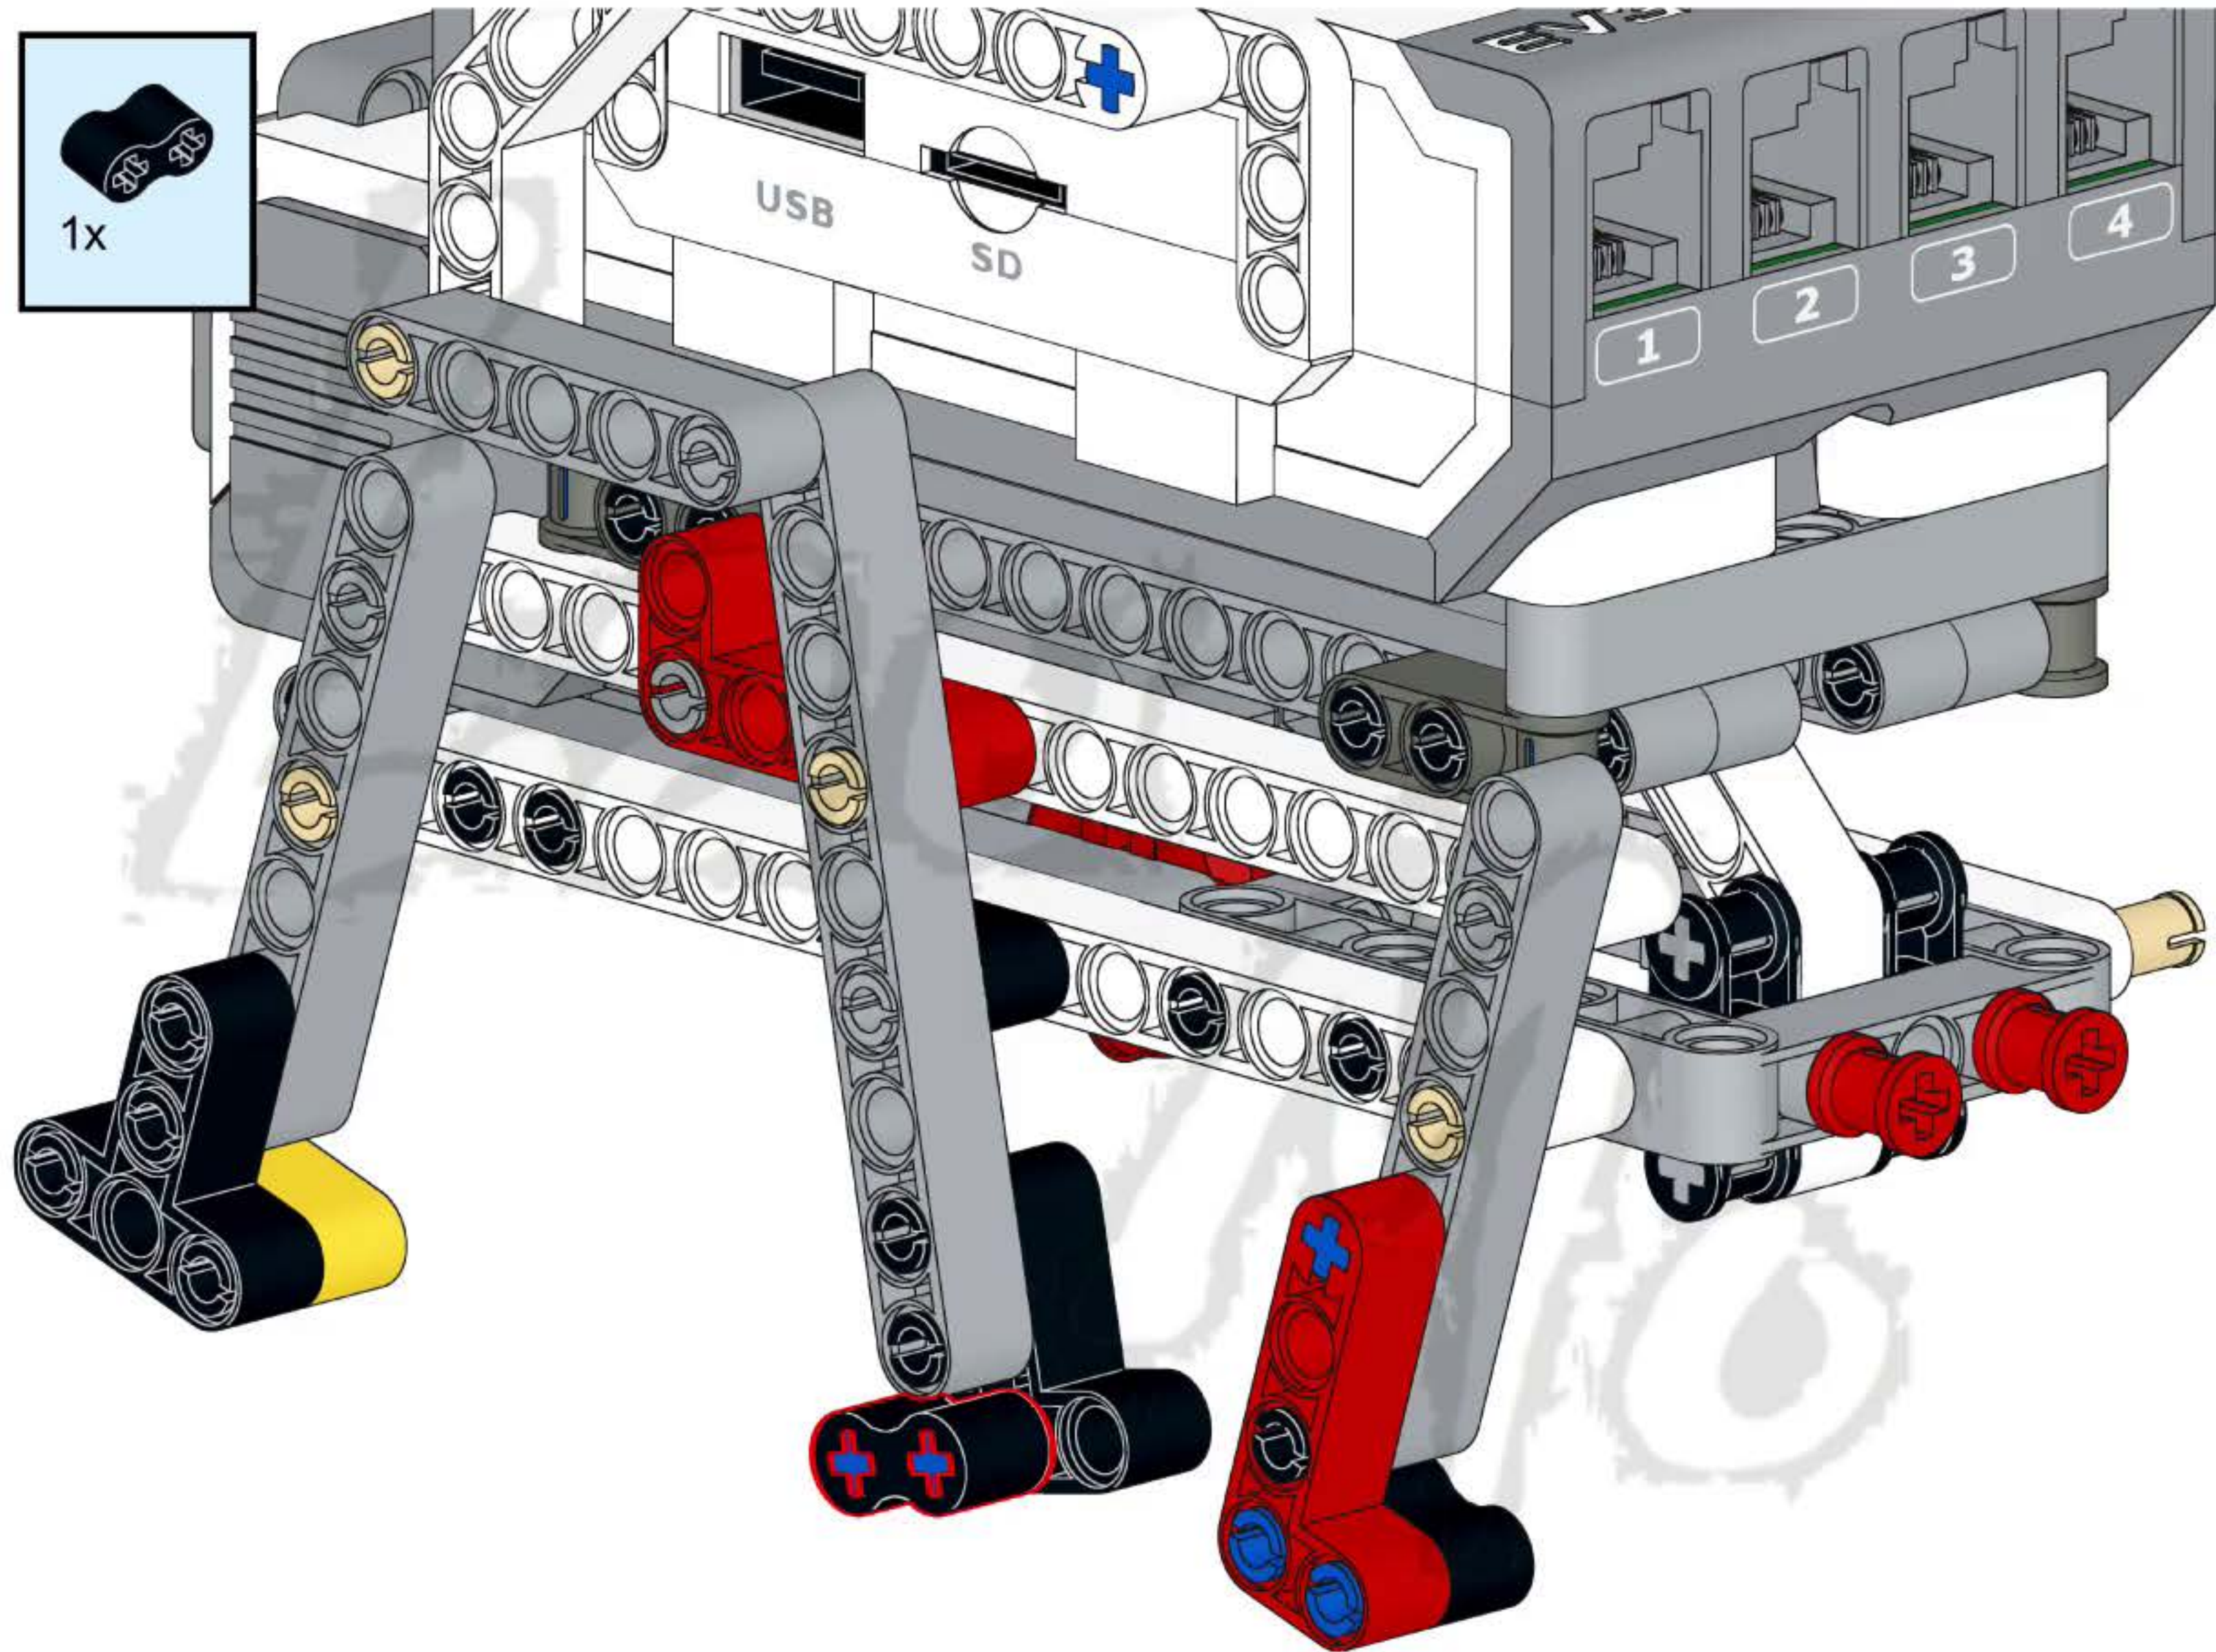

43

44

47

1

2x

1x

15

A light blue rectangular box containing a parts list. On the left, there are two small grey pins, one above the text '2x'. To the right of the pins is a long grey Technic beam with 15 holes, with the number '15' printed at its right end. Below the beam is the text '1x'.