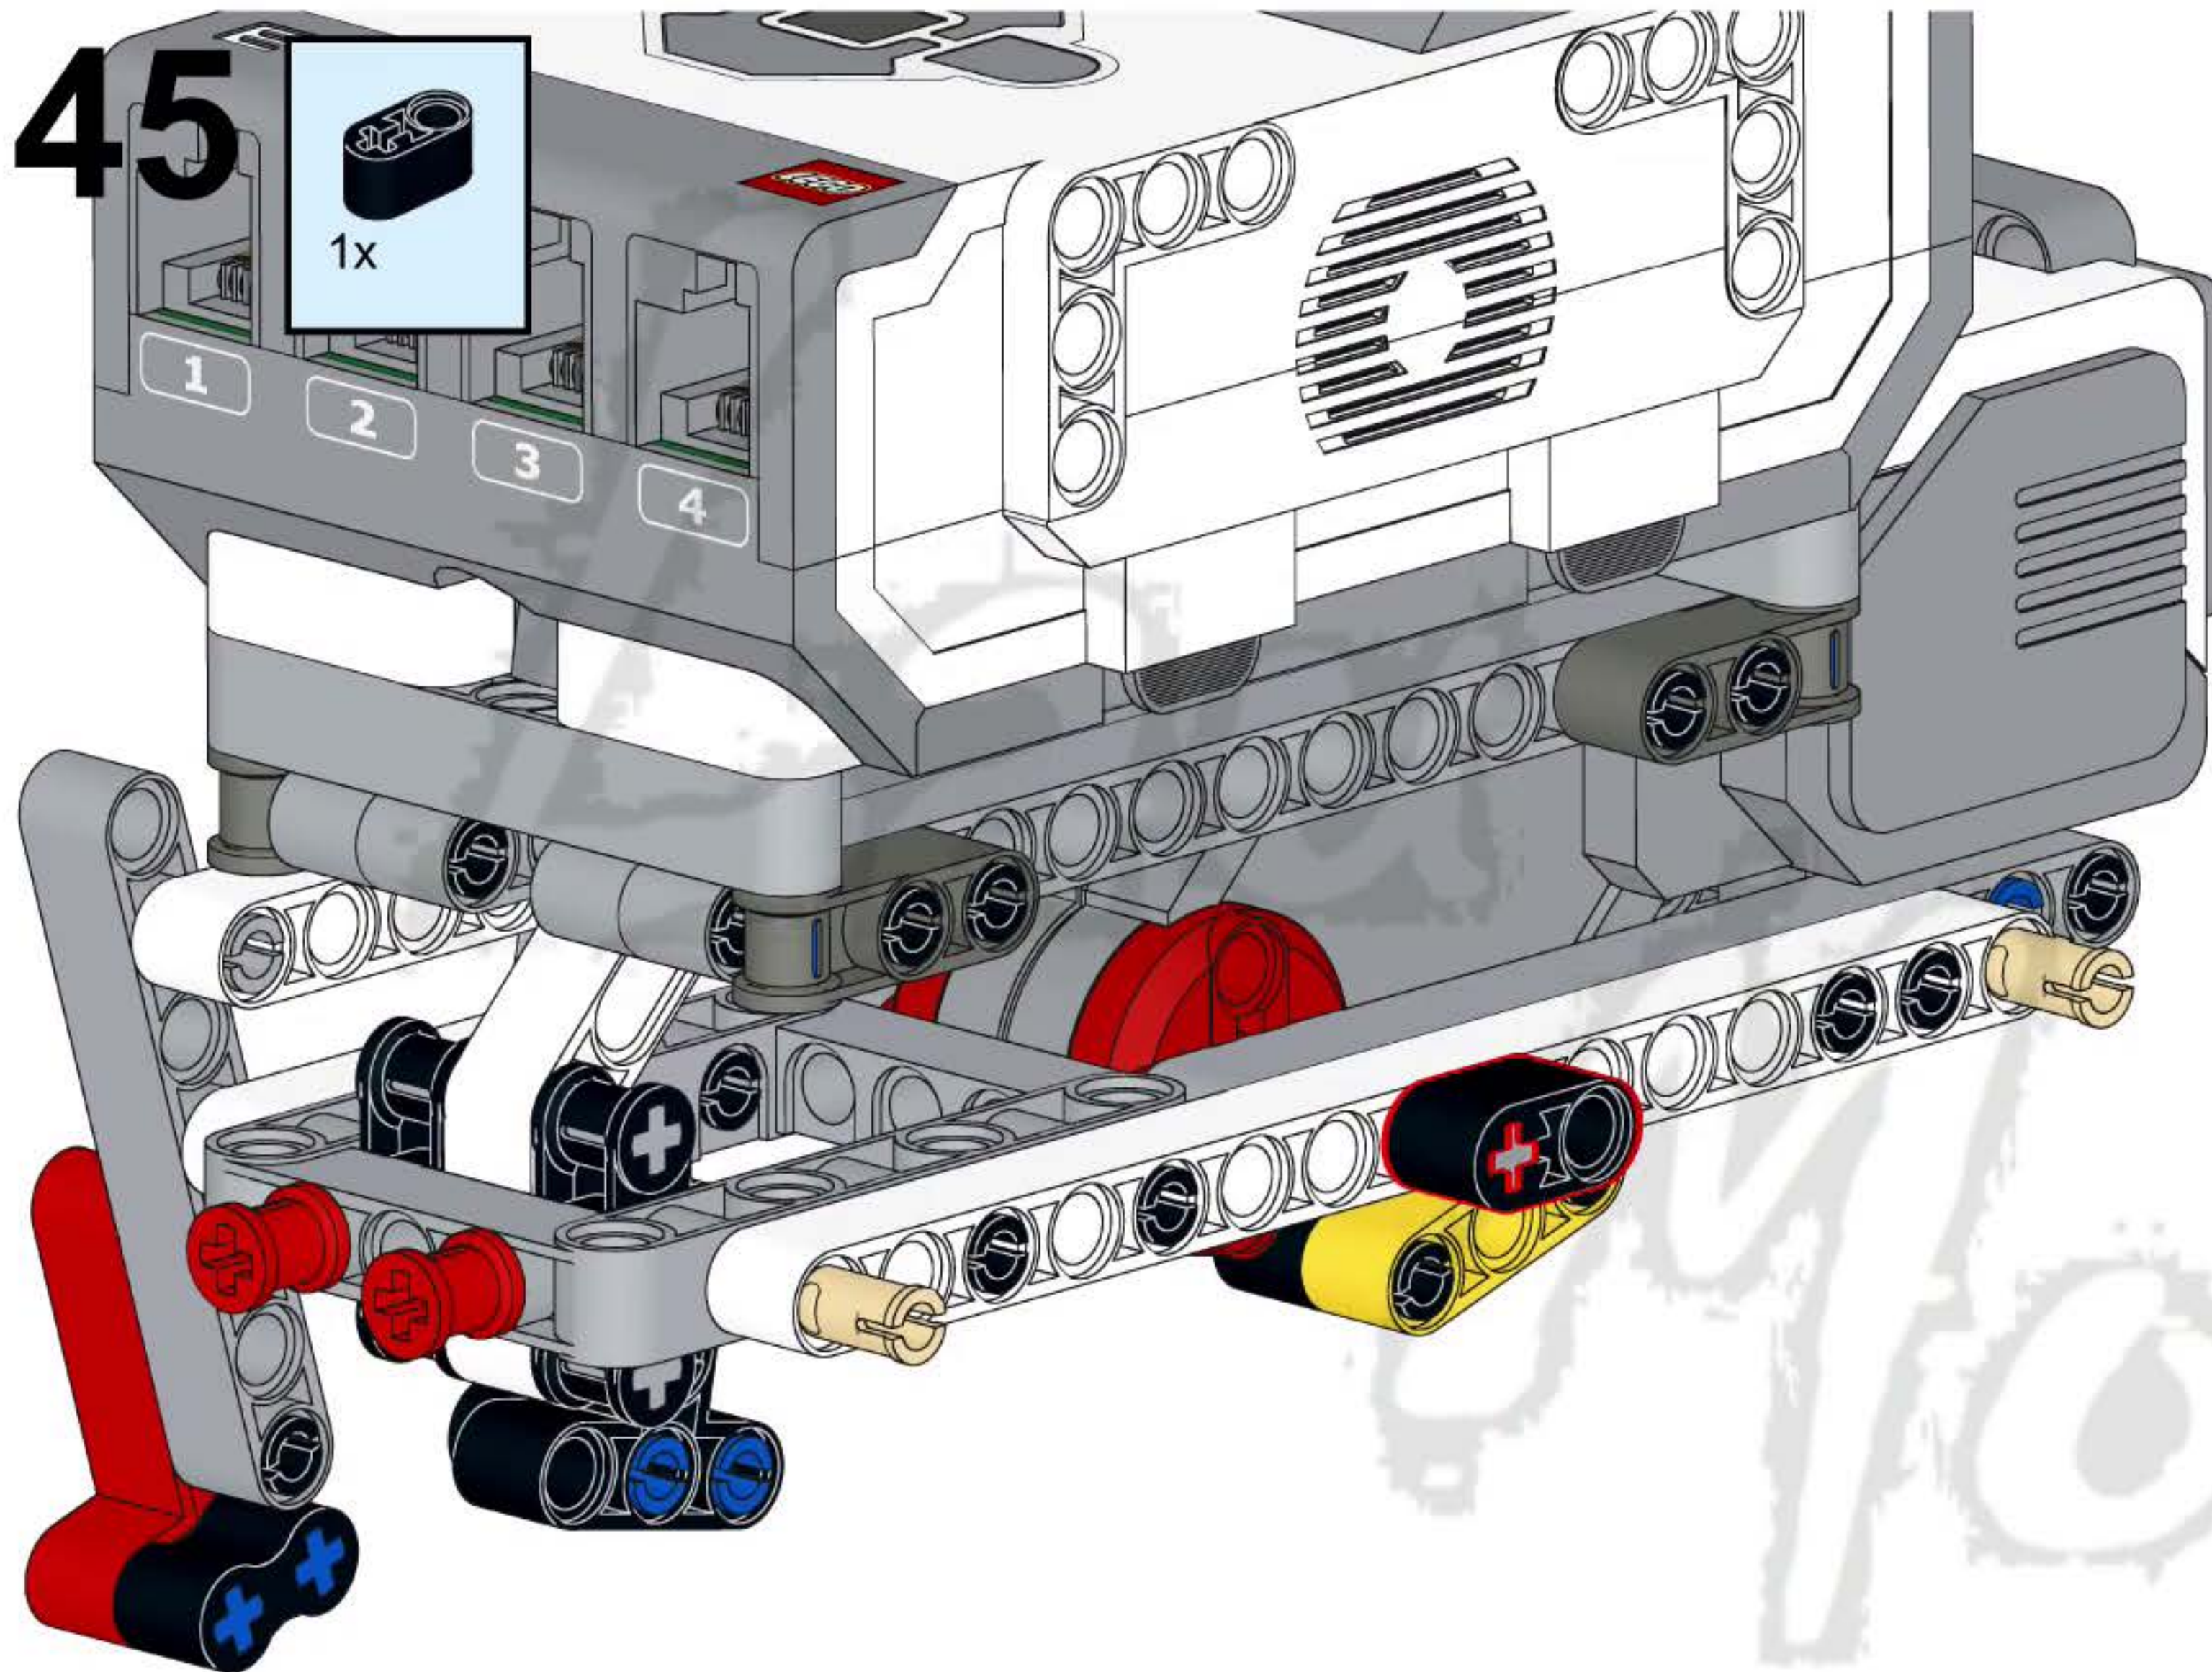

43

44

47

1

2x

1x

15

A light blue rectangular box containing a parts list. On the left, there are two small grey pins, one above the text '2x'. To the right of the pins is a long grey Technic beam with 15 holes, with the number '15' printed at its right end. Below the beam is the text '1x'.